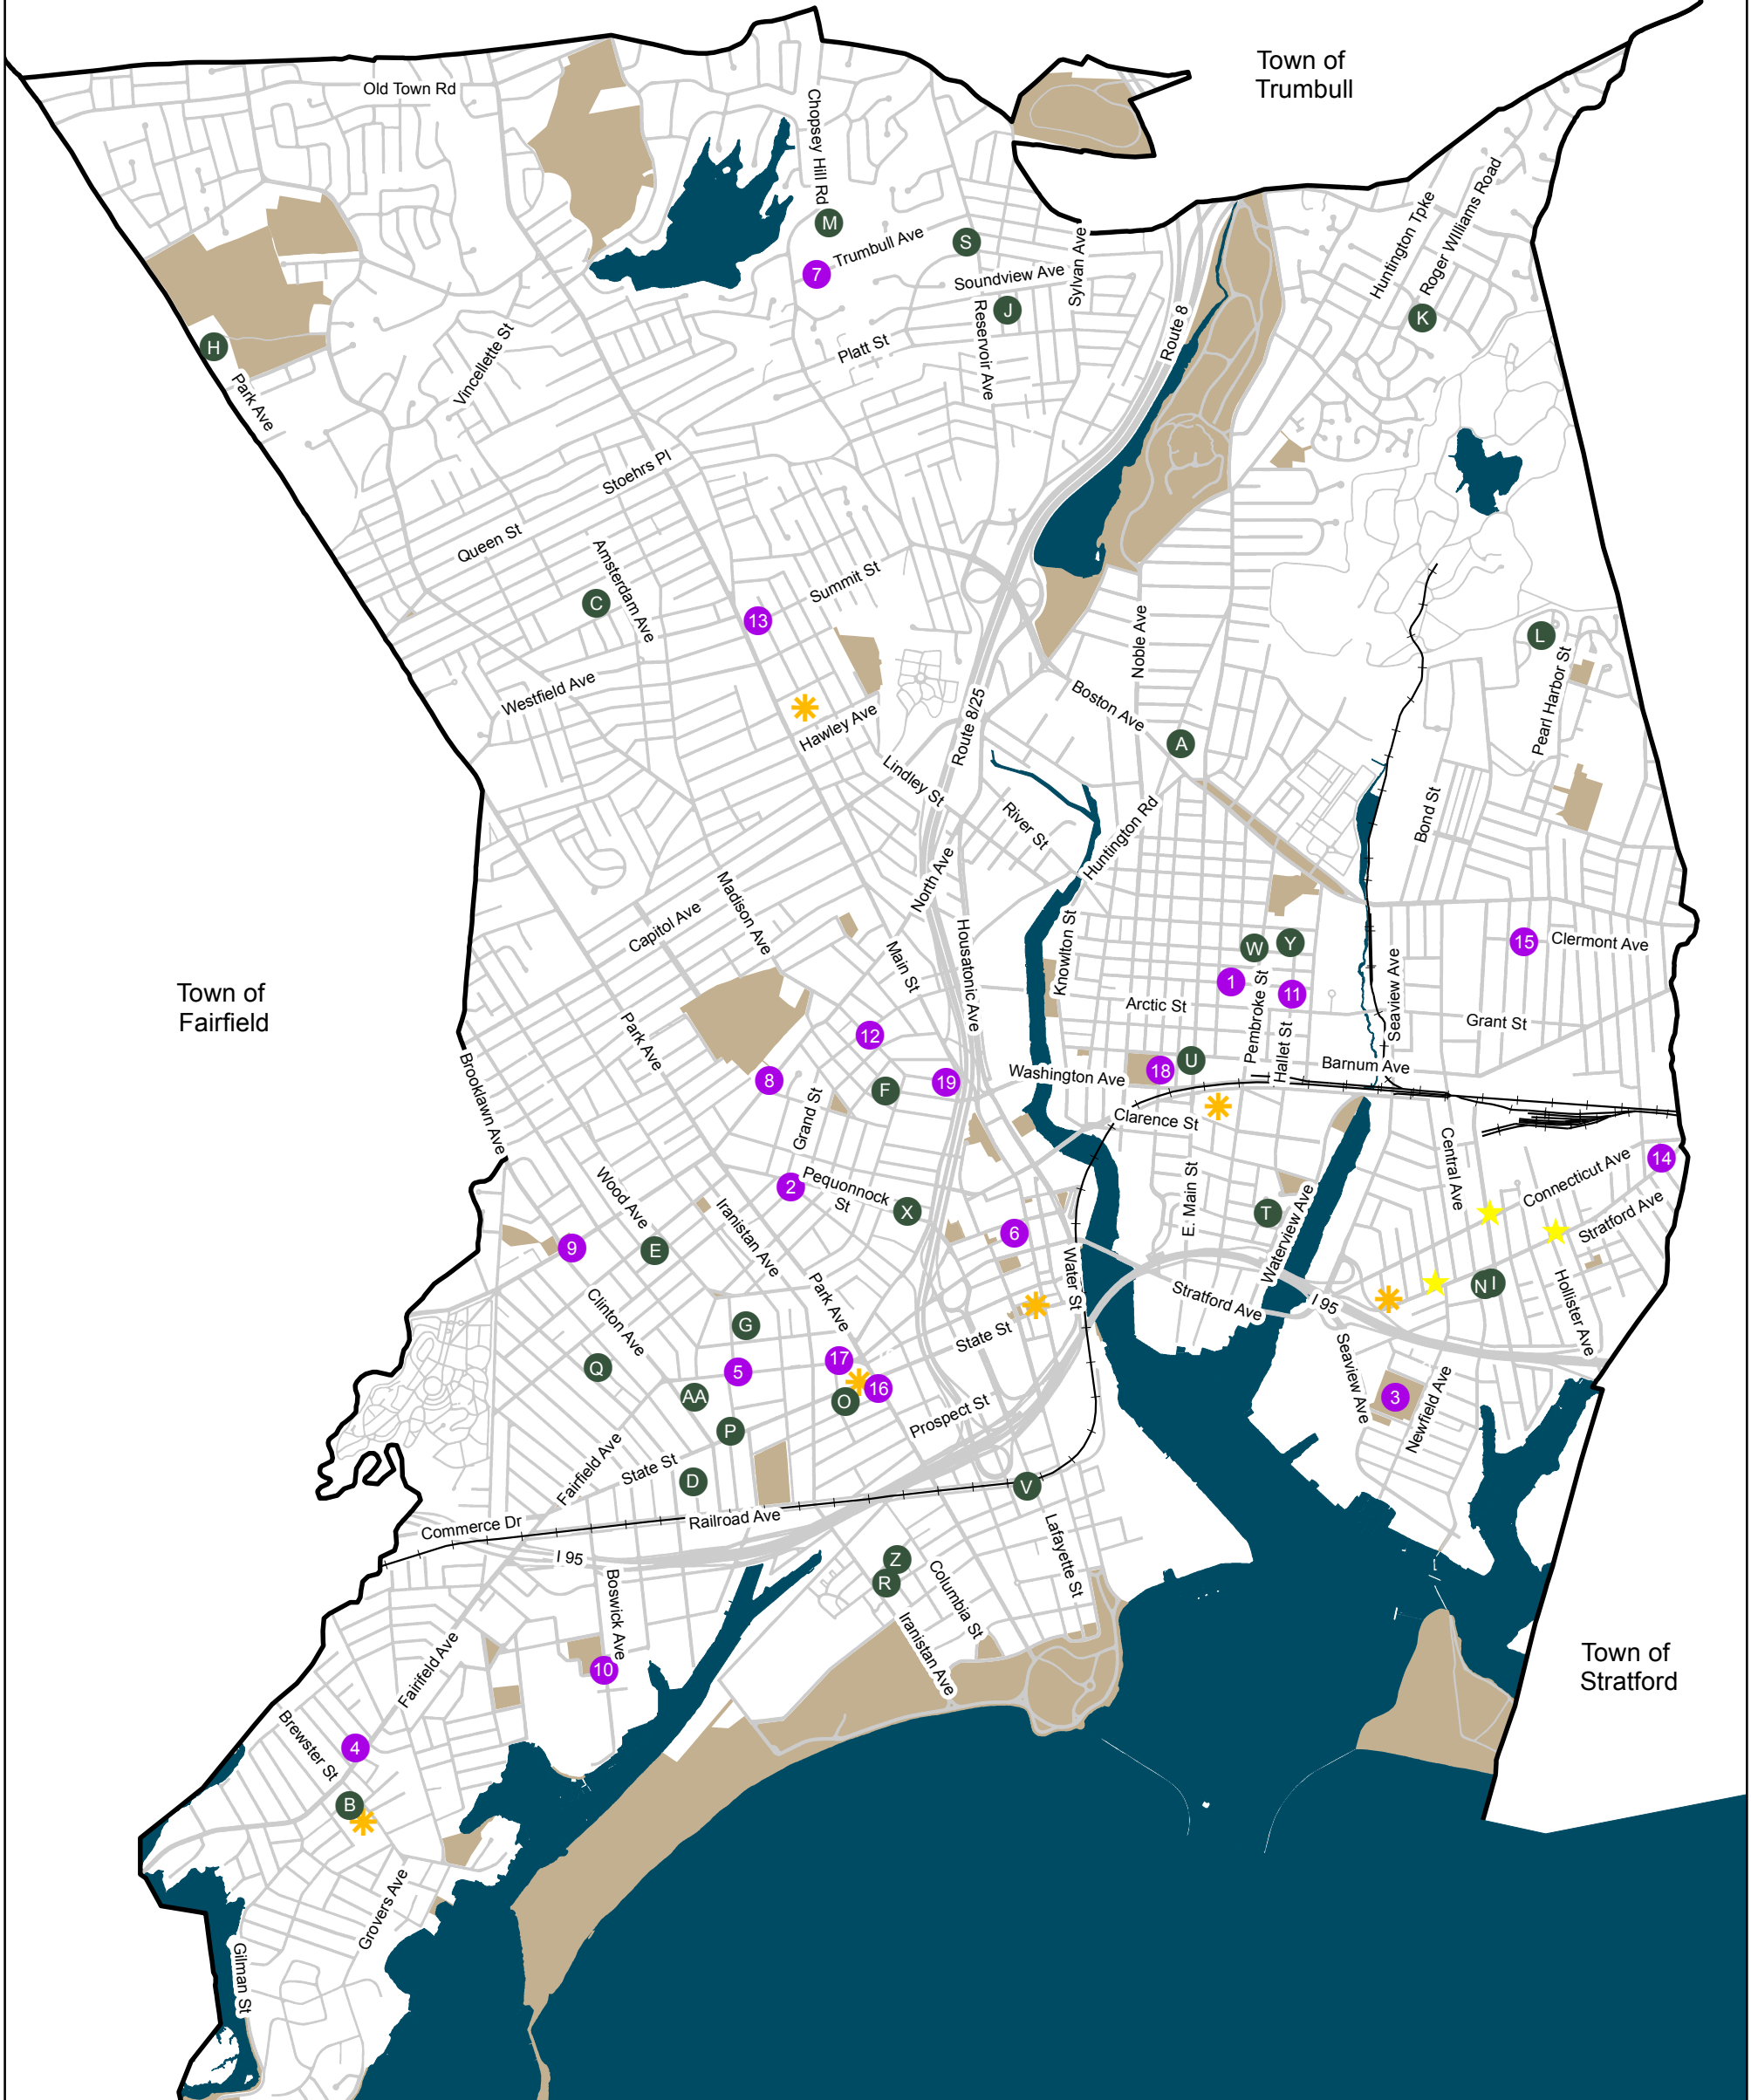

Bridgeport: Healthy Food Access

| | | | |
|--------------------------------------------------------------------------------------|-----------------------|---------------------------------------------------------------------------------------|---------------|
|  | Community Gardens |  | Parks |
|  | Food Pantries |  | Roads |
|  | Farmers Markets |  | Town Boundary |
|  | Healthy Corner Stores |  | Waterbodies |

Created on: April 17th, 2015

0 0.5 1 Miles